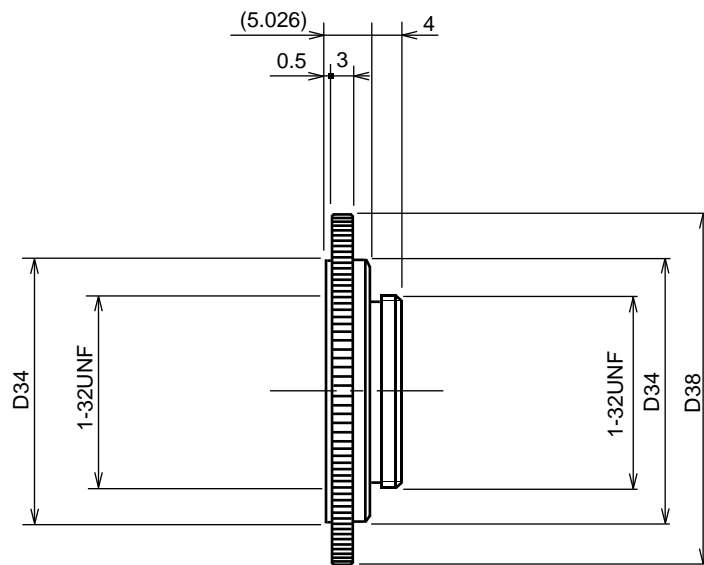

CS-C MOUMT Adaptor

[SPECIFICATIONS]

Adaptor for C-mount lens to be used with CS-mount camera.

[COMPOSITION]

Unit:mm