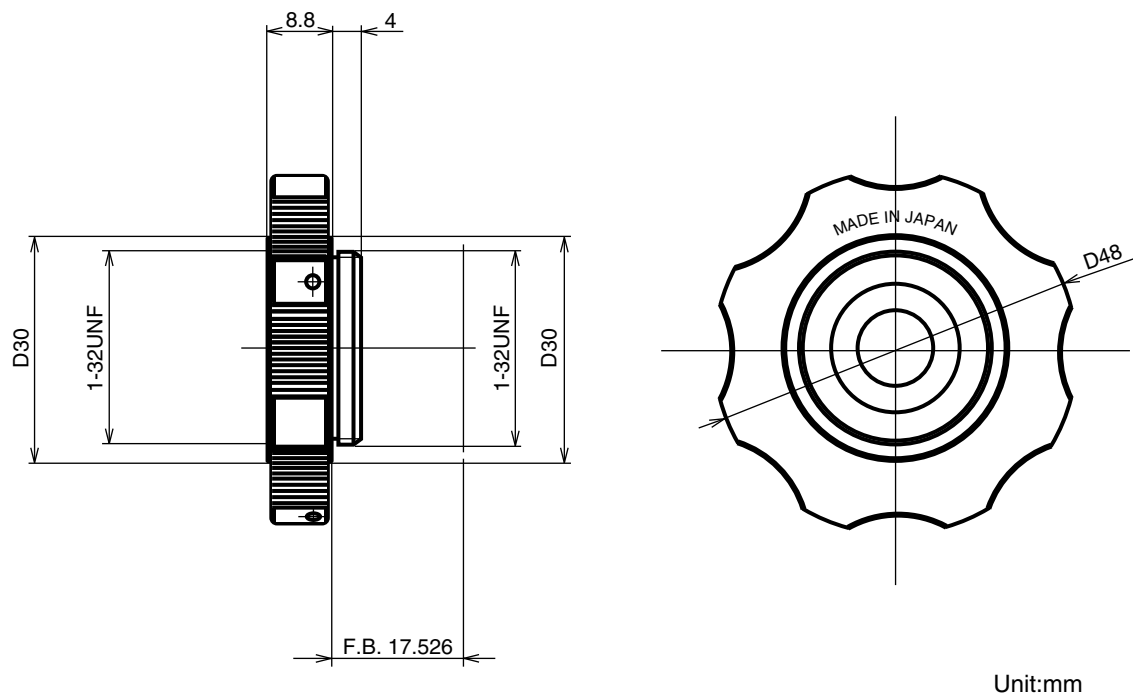

EXTENDER 2XH

Rear conversion lens to double the focal length
for all zoom lenses

| | | | |
|--------------|----|----------------|------------------------|
| Zoom Ratio : | 2X | Size, Weight : | D48X8.8mm, Approx. 50g |
|--------------|----|----------------|------------------------|

[DIMENSIONS]

Note:1)Mount Slip Mechanism is Not Built.
2)Extender Multiplies the F No. By the same Amount.